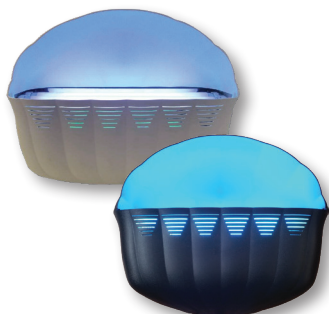

Paraclipse® is proud to offer "Green Products" using NO insecticides or pesticides!

All units are USDA and FDA Approved.

Paraclipse®

INSECT INN ULTRA II™

The Insect Inn Ultra II™ is a patented, long-lasting fly control system utilizing UV light and an exclusive auto-advancing glue cartridge to capture insects permanently. The decorative cover looks like a wall sconce while discreetly keeping flies and other insects out of sight as they accumulate on a pheromone-enhanced adhesive strip that automatically winds within a cartridge for a full 60 days. Unlike inferior glue boards, Paraclipse® offers a no touch solution to remove trapped insects from the unit.

FRUIT FLY PATROL™

Virtually any damp environment can foster swarms of fruit flies. Add a bit of fermentation, sugars or citrus and the problem worsens. Fruit, produce, wine, liquor, beer & soda, drains, mops, pouring caps in a bar well, even moist towels or linens will invite the pests. The Fruit Fly Patrol™ is a remarkably versatile, decorative fruit fly control system. It is powerful enough for commercial use in areas up to 1,000 square feet. The unique design allows the Fruit Fly Patrol™ unit to be wall mounted or placed on a flat surface. Like all Paraclipse® units, the Fruit Fly Patrol™ uses special UV light, highly effective fruit fly specific attractant, and decoys on the trapping surface to lure and capture fruit flies, drain flies, and gnats. Its small size blends into any décor and features a 30-day auto-advancing cartridge.