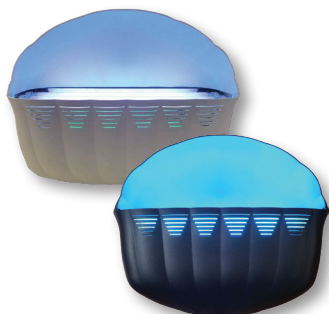

## INSECT INN ULTRA II™

The Insect Inn Ultra II™ is a patented, long-lasting fly control system utilizing UV light and an exclusive auto-advancing glue cartridge to capture insects permanently. The decorative cover looks like a wall sconce while discreetly keeping flies and other insects out of sight as they accumulate on a pheromone-enhanced adhesive strip that automatically winds within a cartridge for a full 60 days. Unlike inferior glue boards, Paraclipse® offers a no touch solution to remove trapped insects from the unit.

## FRUIT FLY PATROL™

Virtually any damp environment can foster swarms of fruit flies. Add a bit of fermentation, sugars or citrus and the problem worsens. Fruit, produce, wine, liquor, beer & soda, drains, mops, pouring caps in a bar well, even moist towels or linens will invite the pests. The Fruit Fly Patrol™ is a remarkably versatile, decorative fruit fly control system. It is powerful enough for commercial use in areas up to 1,000 square feet. The unique design allows the Fruit Fly Patrol™ unit to be wall mounted or placed on a flat surface. Like all Paraclipse® units, the Fruit Fly Patrol™ uses special UV light, highly effective fruit fly specific attractant, and decoys on the trapping surface to lure and capture fruit flies, drain flies, and gnats. Its small size blends into any décor and features a 30-day auto-advancing cartridge.

## FLY PATROL™

The Fly Patrol™ is a remarkably versatile, decorative fly control system. Beautifully designed, this unit is powerful enough for commercial use in areas up to 1,000 sq. ft. The unique design allows the Fly Patrol™ unit to be wall mounted or placed on a flat surface. Like all Paraclipse® units, the Fly Patrol™ uses special UV light, highly effective, fly specific attractants, and decoys on the trapping surface to lure and capture flies and other insects. The Fly Patrol's™ small size blends into any décor and features a 30-day auto-advancing cartridge.